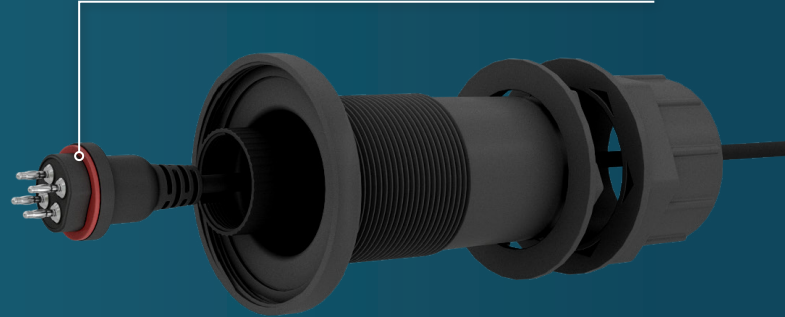

EVENGLOW

TREO MAX XL FIBREGLASS POOL LIGHT
LED Pool Light with Colour Touch Technology
for Fibreglass Pools

REMOTE
CONTROL

16 MILLION
COLOURS

BRIGHTNESS
CONTROL

COLOUR
MEMORY

APP REMOTE
CONTROL

WIFI
COMPATIBLE

NETWORK
CONTROL

TIMER
CONTROL

Using PAL Multi-Colour Transformer only

Using PAL Multi-Colour Wi-Fi Transformer only

Light Body

- Engineering grade high performance thermoplastic with 40% glass for optimum heat transfer, strength and durability
- Extreme resistance to chemicals

Lens Design

- Excellent resistance to Swimming Pool chemicals
- Industry leading optical diffusion and light efficiency
- UV stable properties

Plug Design

- Detachable design for plug and play
- Over molded design for dry connection
- Simple disconnection for servicing and winterizing

DESIGN & FEATURES

- Low Power / 12/24V DC
- Long life / Energy Efficient
- RGB / 4 Wire
- Serviceable / Detachable

GET THE APP

APPLE AND ANDROID APPS AVAILABLE AT GOOGLE PLAY AND iTUNES
WWW.PALLIGHTING.COM