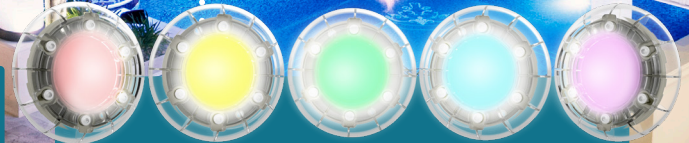

Lens Design

- Excellent resistance to Swimming Pool chemicals
- Industry leading optical diffusion and light efficiency
- UV stable properties

Plug Design

- Detachable design for plug and play
- Over molded design for dry connection
- Simple disconnection for servicing and winterizing

COLOUR TOUCH TECHNOLOGY

Colour Control

Control colour, speed, brightness and modes

Wireless Touch

Wi-Fi Tablets and smartphones

Memory Recall

Remembers last colour, speed and brightness

Auto Sync

Automatic sync of your PAL lights every time

CONTROL

- Colour Touch technology with OEM cloning via Hayward, Jandy & Pentair Automation systems
- Control via Remote Handset or APP through smart devices**
- Colour wheel control for instant and dynamic touch control
- Brightness control on PAL mode only

RECEIVER/DRIVER

- Single & Dual Zone
- Part No: 64-PCR-1Z/2Z
- Low Voltage 24V DC
- Wi-Fi and RF
- IP 65
- UL Listed & AS/NZ Class 2 LED Driver

MODEL	DESCRIPTION
54-EGFT-24	PAL Evenglow Multi Colour Fiberglass Pool & Spa Light with 24m Cable & Plug
54-EGFT-30	PAL Evenglow Multi Colour Fiberglass Pool & Spa Light with 30m Cable & Plug
54-EGFT-01	PAL Evenglow Multi Colour Fiberglass Pool & Spa Light Only (No Cable & Plug)