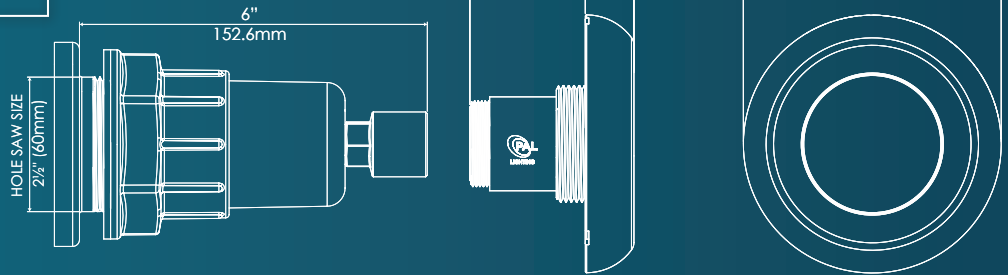

Light Body

- Engineering grade high performance thermoplastic with 40% glass for optimum heat transfer, strength and durability
- Extreme resistance to chemicals

Lens Design

- Excellent resistance to Swimming Pool chemicals
- Industry leading optical diffusion and light efficiency
- UV stable properties

Plug Design

- Detachable design for plug and play
- Over molded design for dry connection
- Simple disconnection for servicing and winterizing

COLOUR TOUCH TECHNOLOGY

Colour Control

Control colour, speed, brightness and modes

Wireless Touch

Wi-Fi Tablets and smartphones

Memory Recall

Remembers last colour, speed and brightness

Auto Sync

Automatic sync of your PAL lights every time

CONTROL

- Colour Touch technology with OEM cloning via Hayward, Jandy & Pentair Automation systems
- Control via Remote Handset or APP through smart devices**
- Colour wheel control for instant and dynamic touch control
- Brightness control on PAL mode only

RECEIVER/DRIVER

- Single & Dual Zone
- Part No: 64-PCR-1Z/2Z
- Low Voltage 24V DC
- Wi-Fi and RF
- IP 65
- UL Listed & AS/NZ Class 2 LED Driver

MODEL	DESCRIPTION
54-EGFT-24	PAL Evenglow Multi Colour Fiberglass Pool & Spa Light with 24m Cable & Plug
54-EGFT-30	PAL Evenglow Multi Colour Fiberglass Pool & Spa Light with 30m Cable & Plug
54-EGFT-01	PAL Evenglow Multi Colour Fiberglass Pool & Spa Light Only (No Cable & Plug)

DESIGN & FEATURES

- Low Power / 12/24V DC
- Long life / Energy Efficient
- RGB / 4 Wire
- Serviceable / Detachable

GET THE APP

APPLE AND ANDROID APPS AVAILABLE AT GOOGLE PLAY AND iTUNES
WWW.PALLIGHTING.COM