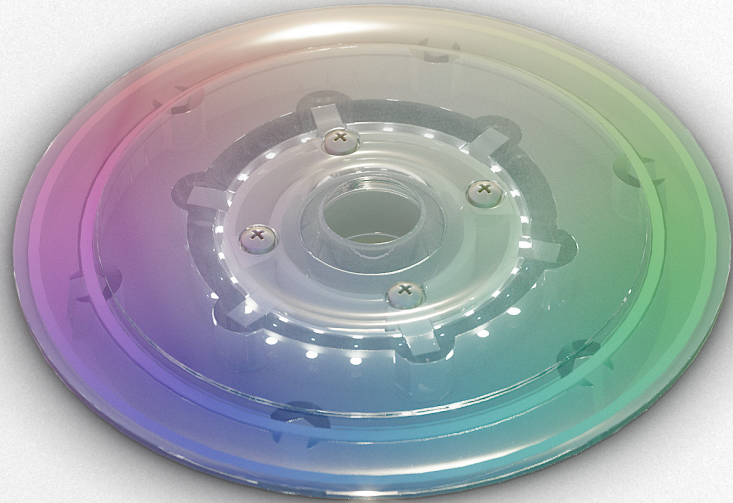

MUSIC
SYNC

TIMER
CONTROL

Specification

FITTING: PENTAIR BUBBLER NICHE
CORD & PLUG: 80' OR 150' / CUSTOM LENGTH
POOL TYPE: GUNITE / CONCRETE
CERTIFICATION: UL676 POOL & SPA LIGHTING
GROUNDING: NO BONDING REQUIRED

Multi-Color Light

POWER RATING: 5W (24V DC)
COLOR: MULTI-COLOR

Transformer / Controllers

MODEL	WATTAGE (LIGHTS POWERED)
PCR-1Z-SM-65	65W (8)
PCR-1Z-65	65W (8)
PCR-1ZW-65	65W (8)
PCR-2Z-65	65W (8)

Part Numbers

PAL - Pentair™ ColorCascade Bubbler Replacement with Cable & Transformer

- 64-EGB-80-P-T PAL Evenglow Multi Color Pentair Cascade Bubbler Replacement Light including PCR-1Z-SM Switch Mode Transformer and 80ft Cable & Plug
64-EGB-150-P-T PAL Evenglow Multi Color Pentair Cascade Bubbler Replacement Light including PCR-1Z-SM Switch Mode Transformer and 150ft Cable & Plug

PAL - Pentair™ ColorCascade Bubbler Replacement with Cable

- 64-EGB-80-P PAL Evenglow Multi Color Pentair Cascade Bubbler Replacement Light Only with 80ft Cable & Plug
64-EGB-150-P PAL Evenglow Multi Color Pentair Cascade Bubbler Replacement Light Only with 150ft Cable & Plug