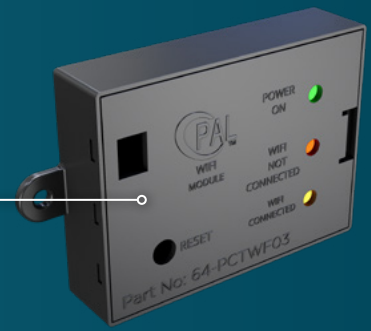

NETWORK CONTROL

TIMER CONTROL

Using PAL Multi-Color Transformer only

Using PAL Multi-Color Wi-Fi Transformer only

### Wi-Fi Accessory\*\*

- Connect transformer to your wifi network for control anywhere in the world
- Available for all PCR-3D versions.

\*\*optional extra

GET THE APP

### Power Rating

- PCR-3D available in 300W / 24V rating.