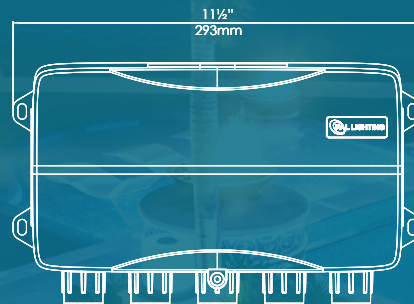

PCR-3D DRIVER

- Single or Dual Zone
- Low Voltage 24V DC
- Fully serviceable and upgradeable
- Optional Wi-Fi
- UL Listed to UL676 Pool & Spa Lighting Class 2 LED Driver
- AS/NZ Approved

Remote Control

64-PCR-3D-300 PAL 300W Multi Color Remote Control Transformer 24VDC 24V / 300W

Remote & Wi-Fi Control

64-PCR-3DW-300 PAL 300W Multi Color Remote Control Transformer & Wi-Fi 24VDC 24V / 300W

APPLE AND ANDROID APPS AVAILABLE AT GOOGLE PLAY AND ITUNES
WWW.PALLIGHTING.COM